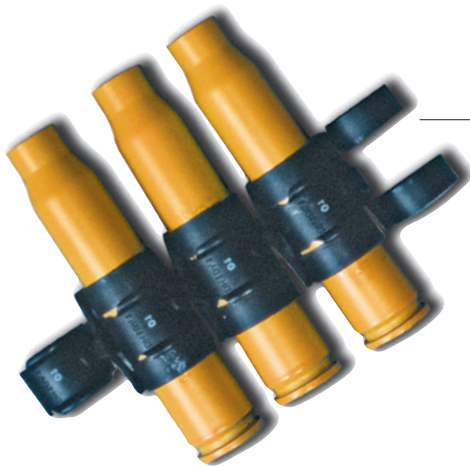

TYPE >> **MK2-HS 804**  
AMMUNITION / MUNITION >> 20 X 110mm  
WEAPONS / ARMES >> MK2-HS 804

TYPE >> **BELTSTART LINK**  
AMMUNITION / MUNITION >> 20 X 110mm  
WEAPONS / ARMES >> MK2-HS 804

TYPE >> **20 KAA**  
AMMUNITION / MUNITION >> 20 X 128mm  
WEAPONS / ARMES >> RHEINMETALL (OERLIKON) KAA (204 GK)

TYPE >> **DM10A1-DM100-DM110**  
AMMUNITION / MUNITION >> 20 X 139mm  
WEAPONS / ARMES >> 20 RH 202 - 20 KAD (HS 820)

TYPE >> **24K711**  
AMMUNITION / MUNITION >> 20 X 139mm  
WEAPONS / ARMES >> NEXTER 20 / 693 (20 F2)